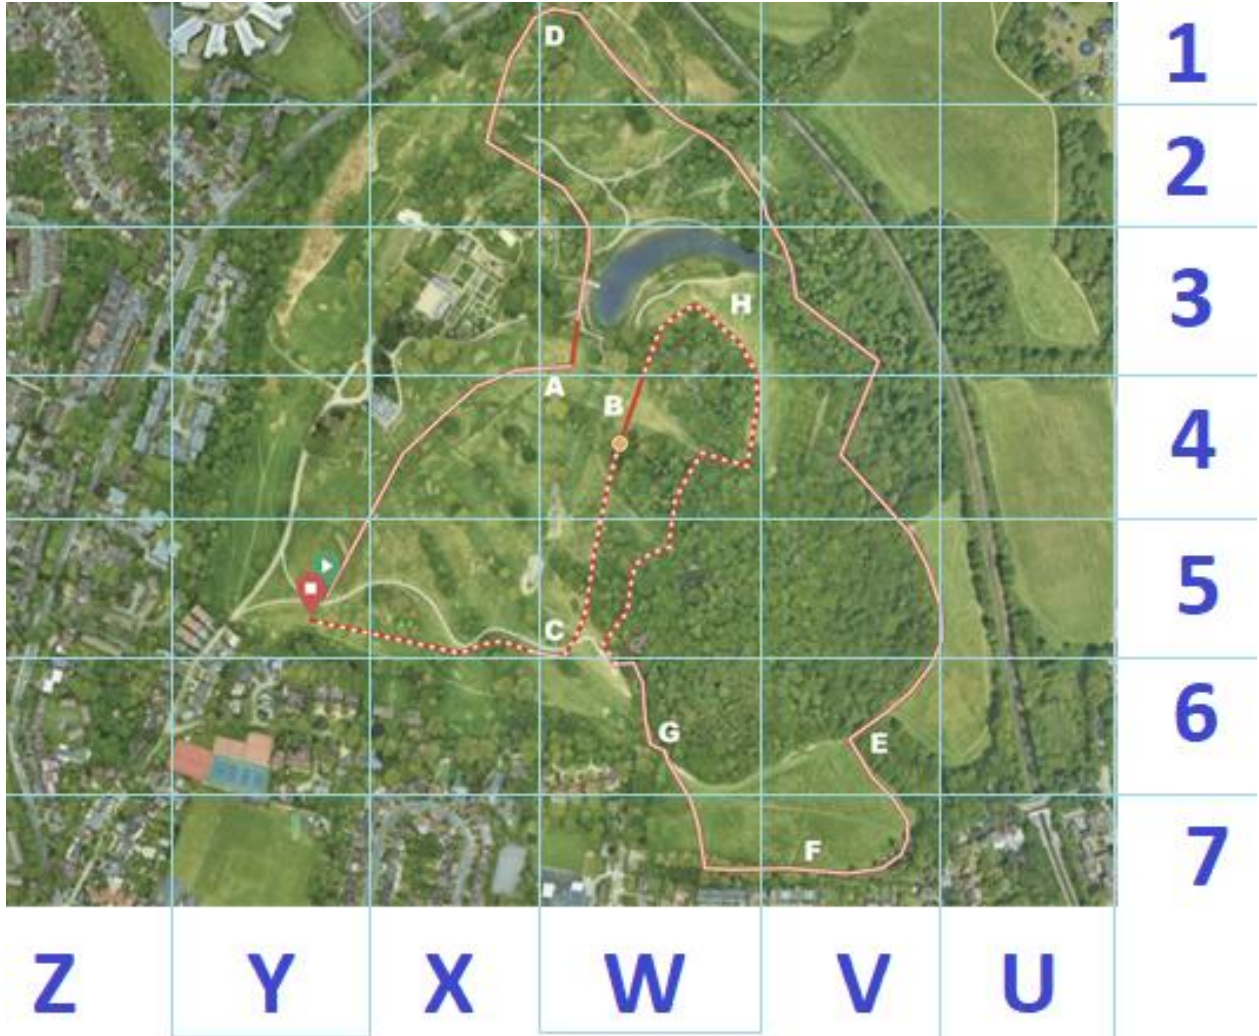

W

V

U

RACE 4 U15 Girls 4000m

START>ADEFHGBC>FINISH

<https://ridewithgps.com/routes/38426994>

RACE 7 U17 Women 5000m

START>ABCADEFGHBC>FINISH

<https://ridewithgps.com/routes/38426760>

RACE 8+9 U20 Men + S Women 8000m

START>ABC(ADEGHBC x2)>FINISH

<https://ridewithgps.com/routes/38427220>

1

2

3

4

RACE 10 S Men 15000m

START>ABC(ADEGHBC x4)>FINISH

<https://ridewithgps.com/routes/38427138>