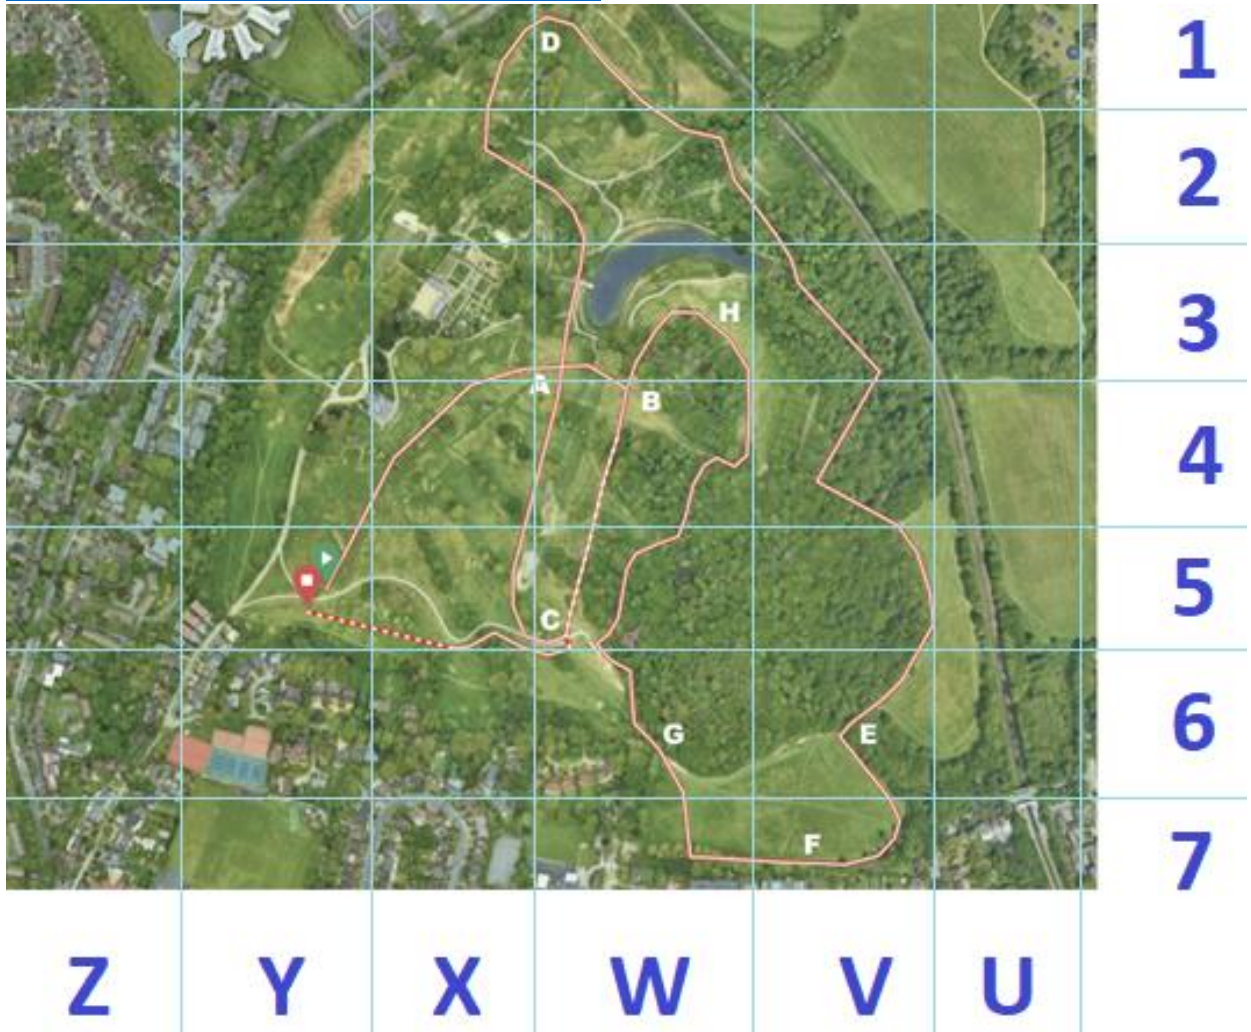

W

V

U

RACE 4 U15 Girls 4000m

START>ADEFHGBC>FINISH

<https://ridewithgps.com/routes/38426994>

RACE 7 U17 Women 5000m

START>ABCADEFGHBC>FINISH

<https://ridewithgps.com/routes/38426760>

RACE 8+9 U20 Men + S Women 8000m

START>ABC(ADEGHBC x2)>FINISH

<https://ridewithgps.com/routes/38427220>

1

2

3

4

RACE 10 S Men 15000m

START>ABC(ADEGHBC x4)>FINISH

<https://ridewithgps.com/routes/38427138>