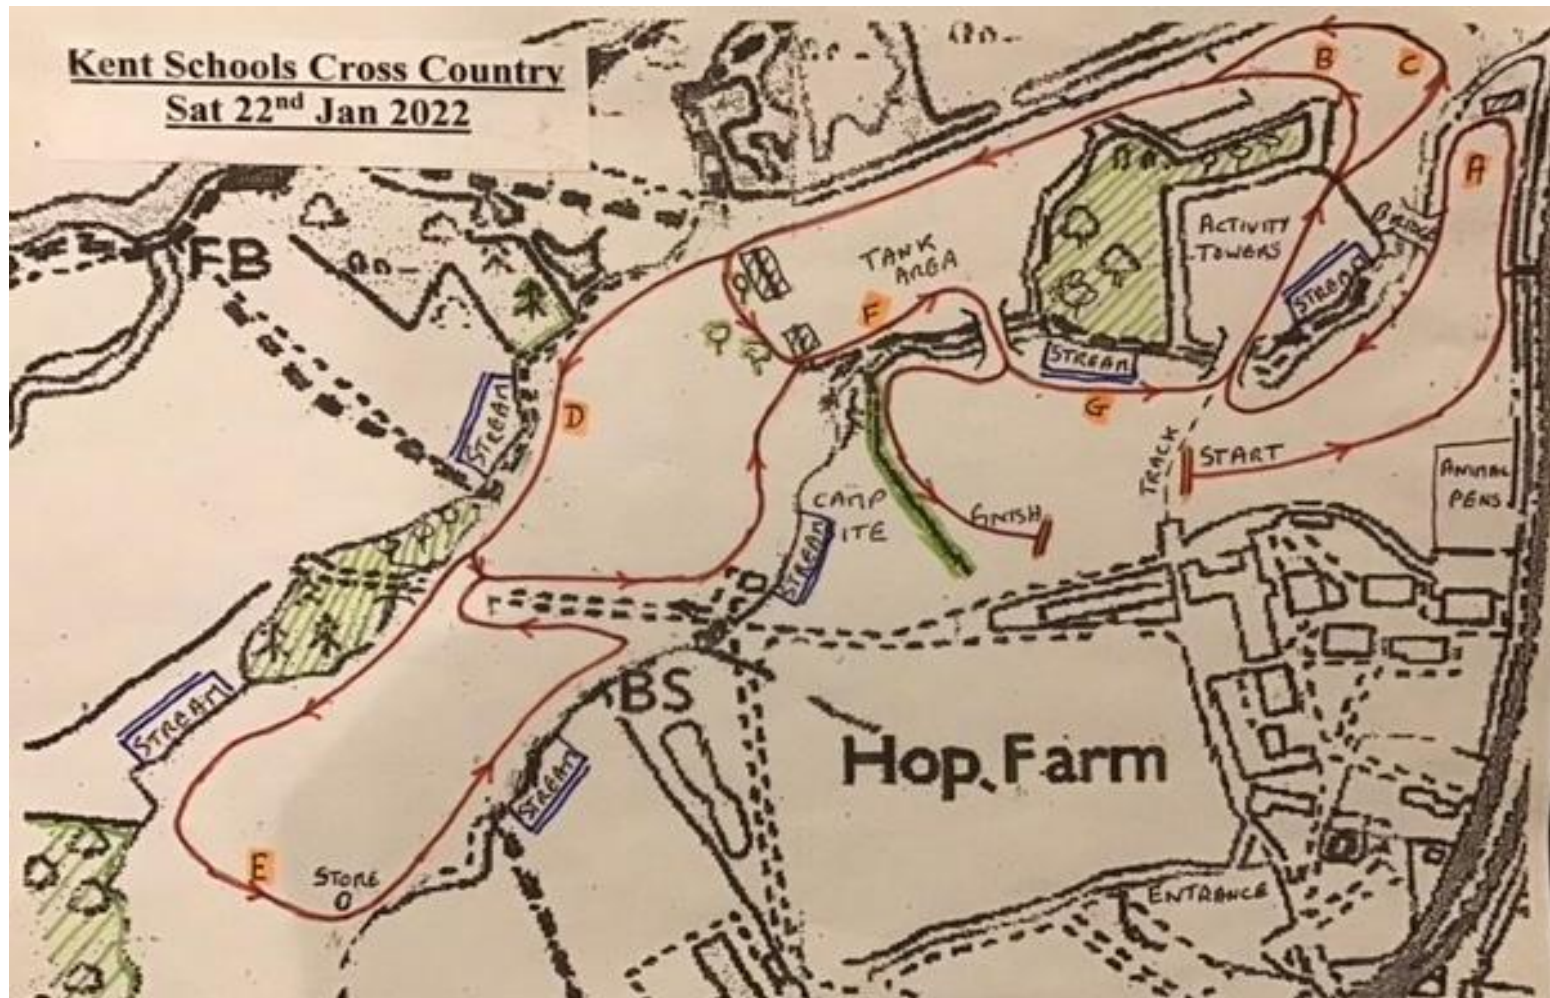

Kent Schools Cross Country
Sat 22nd Jan 2022

Cross Country Championships
22nd January 2022
The Hop Farm,
Paddock Wood

Event	Time	Course	Distance
Year 7 Girls	10.45	A B D F finish	2400 Metres
Year 7 Boys	11.05	A C D F	2700 Metres
Inter/Sen. Girls (Yr10+)	11.45	A C F G C D F	4000 Metres
Sen. Boys (Yr12/13)	12.15	A B F G C D E F G C D E F	7250 Metres
Refreshments	Break	Refreshments	Break
Inter Boys (Yr10/11)	13.10	A B D E F G C D E F	5950 Metres
Jun. Girls (Yr8/9)	13.40	A B D E F	3250 Metres
Jun. Boys (Yr8/9)	14.05	A C F G C D F	4000 Metres